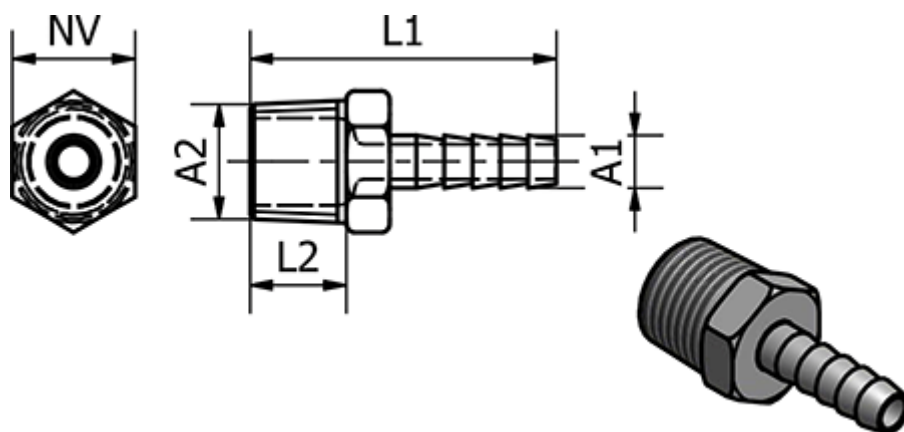

Data Sheet

Article number: 586239108

Description: Tube Connector 239.108, Ø10 - R 1/4"
Nickel-plated brass

Measures

Ext. Hose Diameter A1	= 10
L1	= 36
L2	= 11
NV	= 14
Thread A2	= R 1/4"